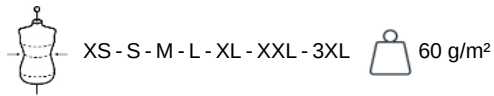

## Men's swimming shorts

- Lightweight fabric that promotes quick drying.
- Zipped rear pocket.

100% polyamide. Straight fit. 2 side pockets with mesh pocket bag. Reinforcement stitching on the pockets, crotch, hems and rear waistband. Elasticated waistband with flat drawstring with metal tip. Inner mesh briefs with elasticated bias finish for added comfort. Piped rear pocket with nylon zip. Twin-needle finish at the crotch and on the sides. No brand label at waistband, only size tag for easy decoration access.