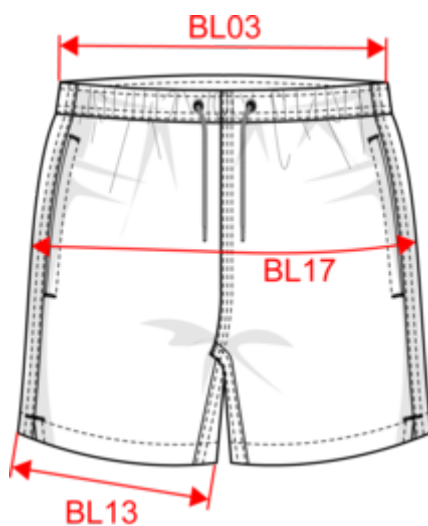

#### Washing instructions

KARIBAN  
PREMIUM

PK761

Men's swimming shorts

Dimensions (cm)

Measurements in cm	XS	S	M	L	XL	XXL	3XL
BL03 - 1/2 elasticated waist width relaxed (front over back)	35.50	37.50	39.50	41.50	44.50	47.50	50.50
BL13 - 1/2 leg bottom width	29.50	31.00	32.50	34.00	25.00	26.50	28.00
BL17 - 1/2 hip width (measured parallel to waistband)	46.00	49.00	52.00	55.00	58.00	61.00	64.00

**Sage**  
RVB : 153,172,163  
Pantone C : 5635C  
Pantone TCX : 16-5304TCX

Logistic

1

25

Sizes	Width (cm)	Height (cm)	Length (cm)	Net weight (kg)	Gross weight (kg)	Pieces/Box	Pieces/Bundle
XS	40.00	15.00	60.00	2.35000	3.95000	25	1
S	40.00	15.00	60.00	2.50000	4.10000	25	1
M	40.00	15.00	60.00	2.65000	4.25000	25	1
L	40.00	15.00	60.00	2.75000	4.35000	25	1
XL	40.00	15.00	60.00	2.90000	4.50000	25	1
XXL	40.00	15.00	60.00	3.05000	4.65000	25	1
3XL	40.00	15.00	60.00	3.20000	4.80000	25	1